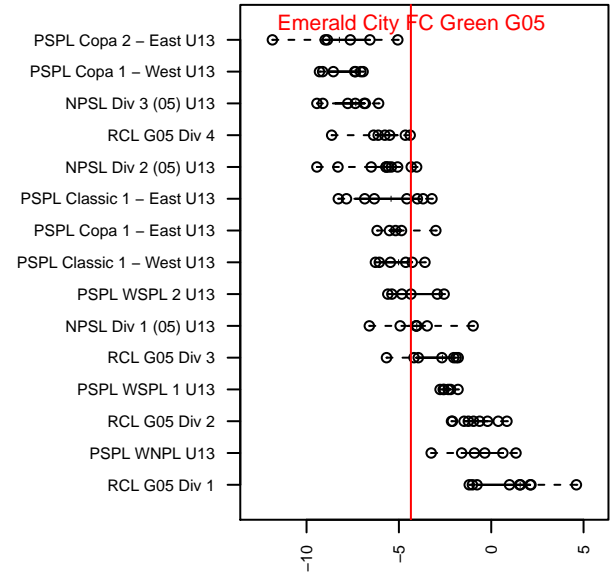

Emerald City FC Green G05

Emerald City FC
 Seattle, WA
 G05 total strength=845
 attack=1.4 defense=0.97
 fall league = PSPL WSPL 2 U13
 spr league = Spr PSPL - '05 Super 2 U13

alt names used:
 85 Emerald City FC F05 Green
 Emerald City FC F05 Green
 Emerald City FC F05 Green
 Emerald City FC F05 Green
 EMERALD CITY FC ECFC F05 GREEN (WA)

Venues played:
 2017 Baker Blast U13
 2017 Labor Day Cup GU13 Silver
 2017 PSPL WSPL 2 U13
 2017 Spr PSPL - '05 Super 2 U13
 2017 WA Cup U13 Silver U13

Emerald City FC Green G05
 Dots are actual minus expected GF (blue circles) and GA (red triangles).
 Blue line is smoothed change in attack strength. Red is smoothed change in defense strength.

**attack and defense variance (black dot)
relative to other teams
and top 10 in region**

**attack and defense rating
relative to others at age
and all opponents in last 13 months**

Performance relative to 13 month average