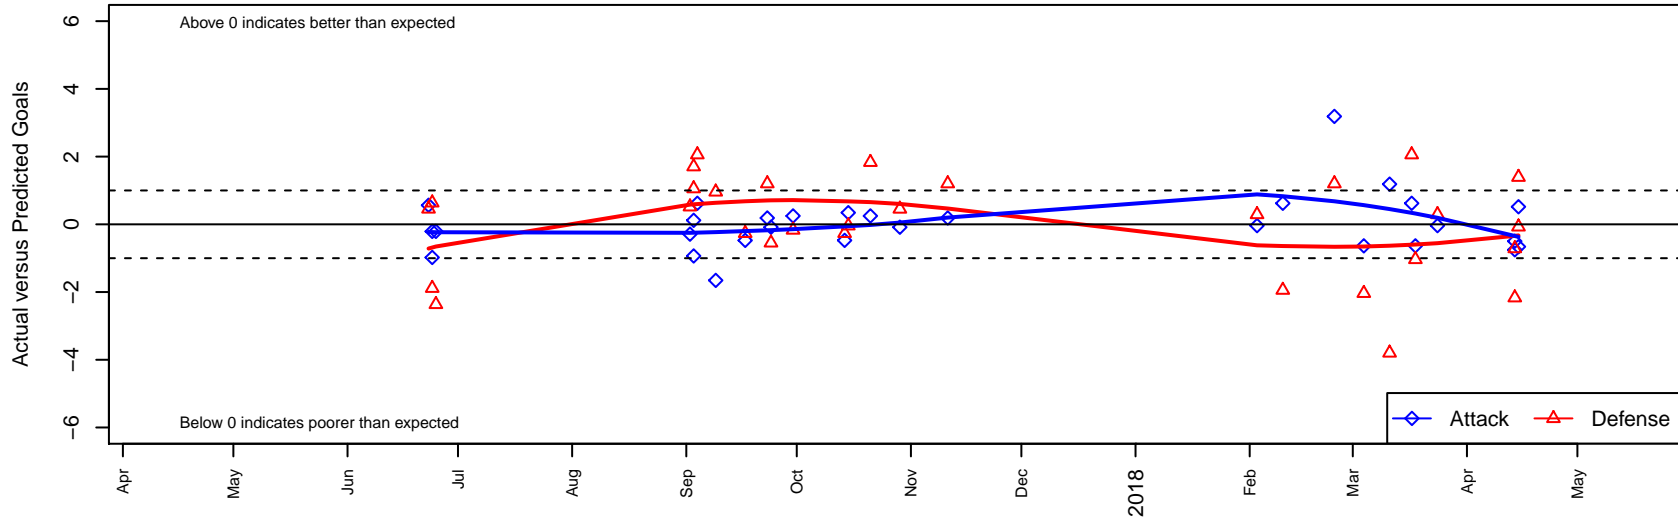

Emerald City FC Green G05

Emerald City FC
 Seattle, WA
 G05 total strength=845
 attack=1.4 defense=0.97
 fall league = PSPL WSPL 2 U13
 spr league = Spr PSPL - '05 Super 2 U13

alt names used:
 85 Emerald City FC F05 Green
 Emerald City FC F05 Green
 Emerald City FC F05 Green
 Emerald City FC F05 Green
 EMERALD CITY FC ECFC F05 GREEN (WA)

Venues played:
 2017 Baker Blast U13
 2017 Labor Day Cup GU13 Silver
 2017 PSPL WSPL 2 U13
 2017 Spr PSPL - '05 Super 2 U13
 2017 WA Cup U13 Silver U13

Emerald City FC Green G05
 Dots are actual minus expected GF (blue circles) and GA (red triangles).
 Blue line is smoothed change in attack strength. Red is smoothed change in defense strength.

**attack and defense variance (black dot)
relative to other teams
and top 10 in region**

**attack and defense rating
relative to others at age
and all opponents in last 13 months**

Performance relative to 13 month average